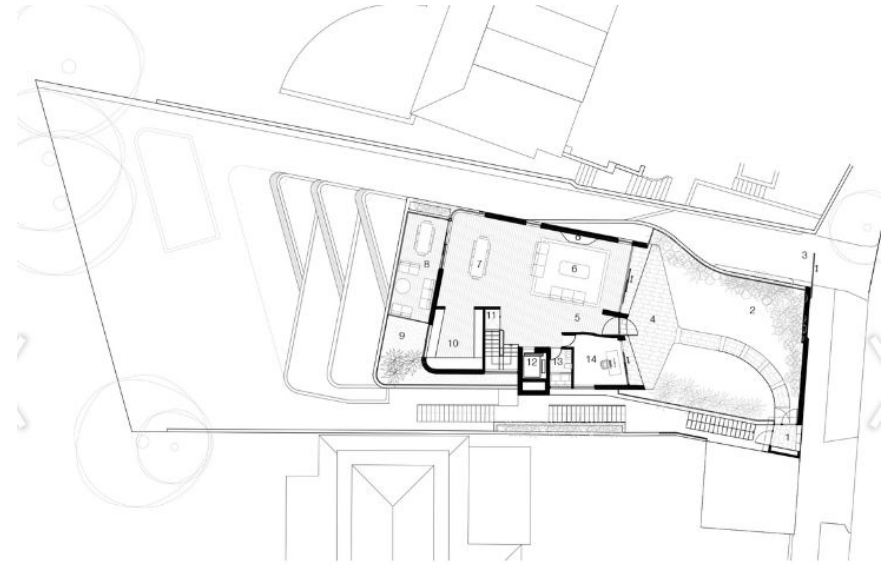

# PRESENTATION OF REFERENCES

GROUP 3

TRIPLEX APARTMENTS - LUIGI ROSSELLI  
BELLEVUE HILL, SYDNEY AUSTRALIA

BELLEVUE HILL - SYDNEY

AVERAGE MARKET PRICE

- HUMANIST ENTRY
- DECEIVING FACADE - REDUCES THE IMPACT OF RE-ZONING IN RESIDENTIAL AREAS
- BUILDING CODES: SLOPED SITE = STEPPING

- DESIGN TO COMPLEMENT CONTEXT/ VIEWS

0 2 5 10

level 1 plan [apt 1]

- |                 |               |                    |
|-----------------|---------------|--------------------|
| 1. apt 2 entry  | 8. bedroom 1  | 15. swimming pool  |
| 2. bedroom 3    | 9. bath 1     | 16. master bedroom |
| 3. powder room  | 10. bedroom 2 | 17. ensuite        |
| 4. lift         | 11. kitchen   | 18. W.I.R          |
| 5. garden store | 12. dining    |                    |
| 6. laundry      | 13. living    |                    |

0 2 5 10

level 4 plan [apt 1]

- |                     |                |
|---------------------|----------------|
| 1. pedestrian entry | 8. terrace     |
| 2. garden terrace   | 9. roof garden |
| 3. driveway entry   | 10. kitchen    |
| 4. terrace          | 11. store      |
| 5. apt 1 entry      | 12. lift       |
| 6. living           | 13. bath 1     |