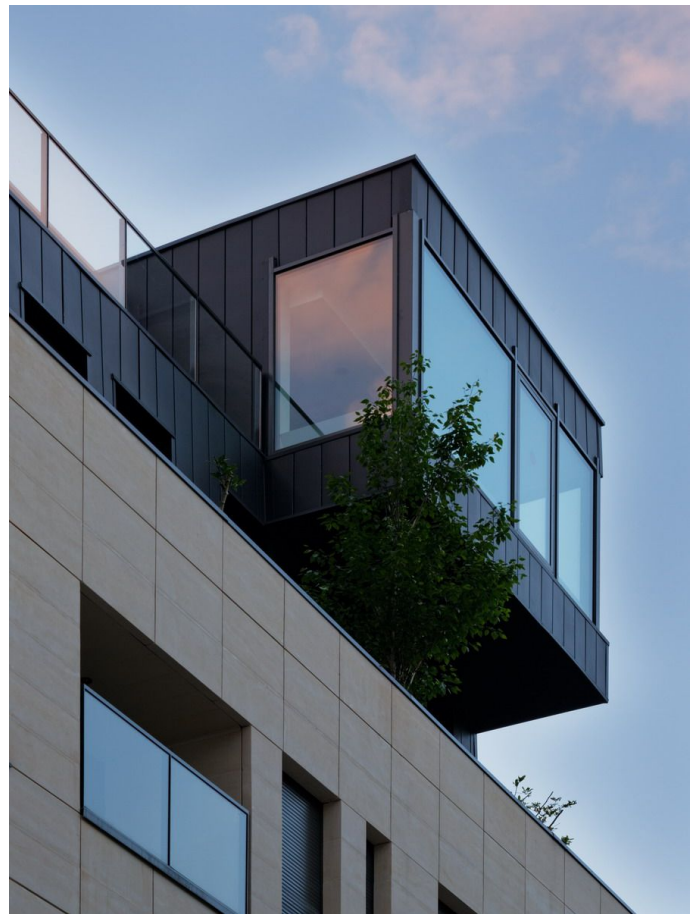

ESPACE CLAUDE MONET - JEAN-PAUL VIGUIER & ASSOCIATES

PLACE DE LA CATHÉDRALE , ROUEN, FRANCE