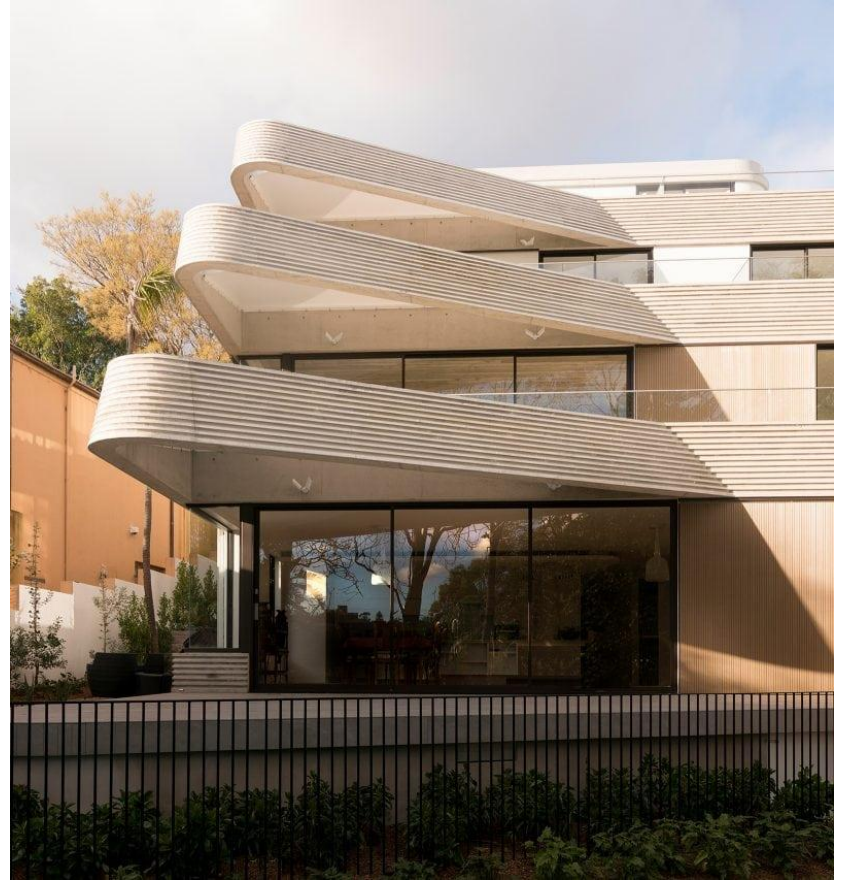

# PRESENTATION OF REFERENCES

GROUP 3

TRIPLEX APARTMENTS - LUIGI ROSSELLI  
BELLEVUE HILL, SYDNEY AUSTRALIA

BELLEVUE HILL - SYDNEY

AVERAGE MARKET PRICE

- HUMANIST ENTRY
- DECEIVING FACADE - REDUCES THE IMPACT OF RE-ZONING IN RESIDENTIAL AREAS
- BUILDING CODES: SLOPED SITE = STEPPING

- EACH FLOOR HAS AN INDIVIDUAL LAYOUT & FINISHINGS

- CONCRETE EDGE BEAMS FOR AWNING STRUCTURE
- EXPOSED FLUTED CONCRETE

- NARROWING & WINDING HALLWAYS - SMOOTH TRANSITIONS
- PERSONALISED FINISHINGS

**ESPACE CLAUDE MONET - JEAN-PAUL VIGUIER & ASSOCIATES**