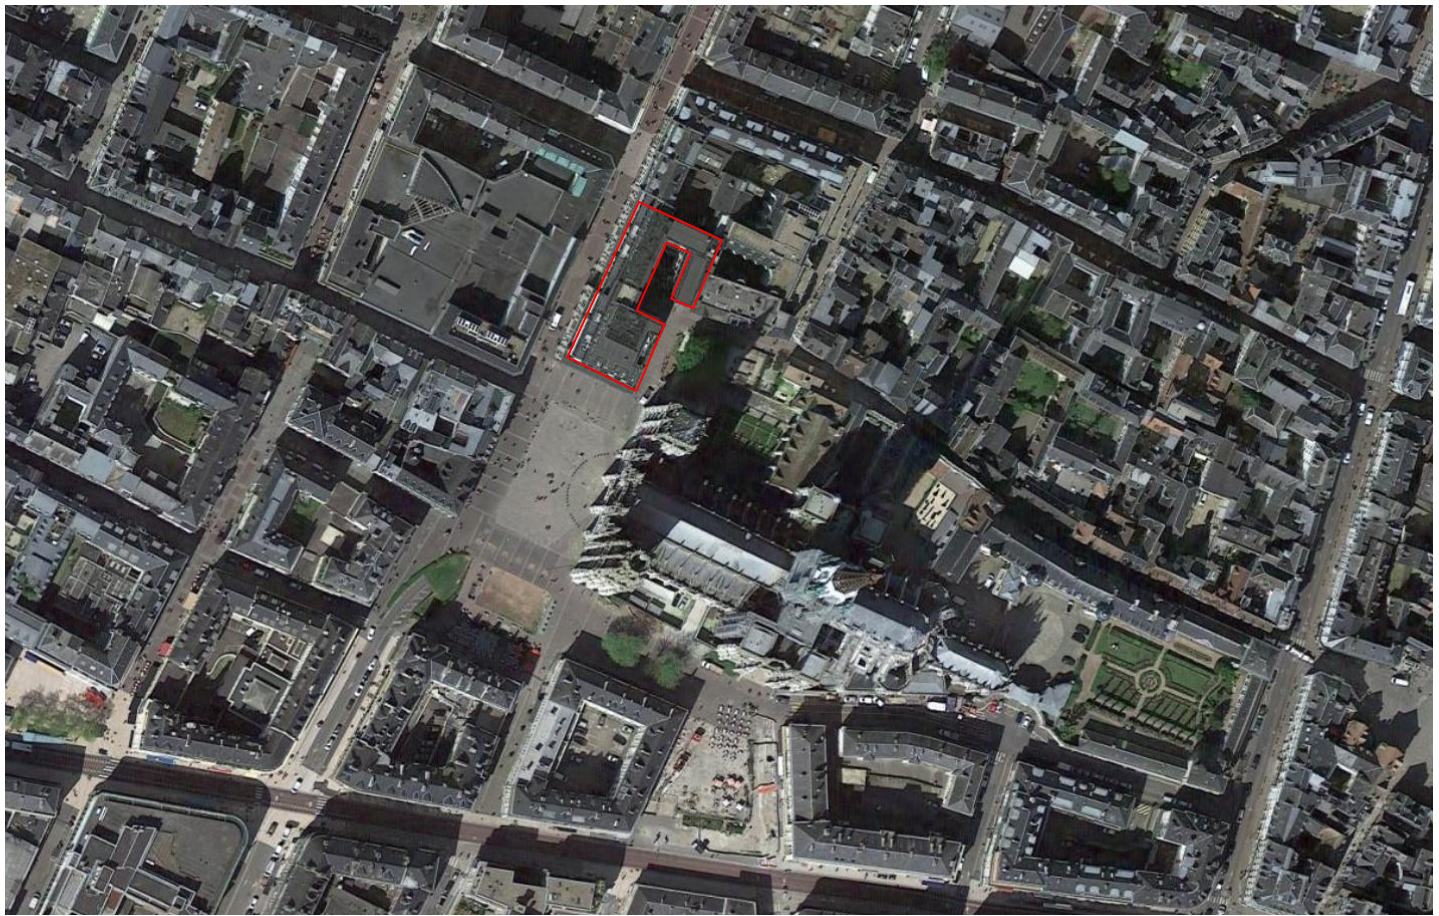

ESPACE CLAUDE MONET - JEAN-PAUL VIGUIER & ASSOCIATES

PLACE DE LA CATHÉDRALE , ROUEN, FRANCE