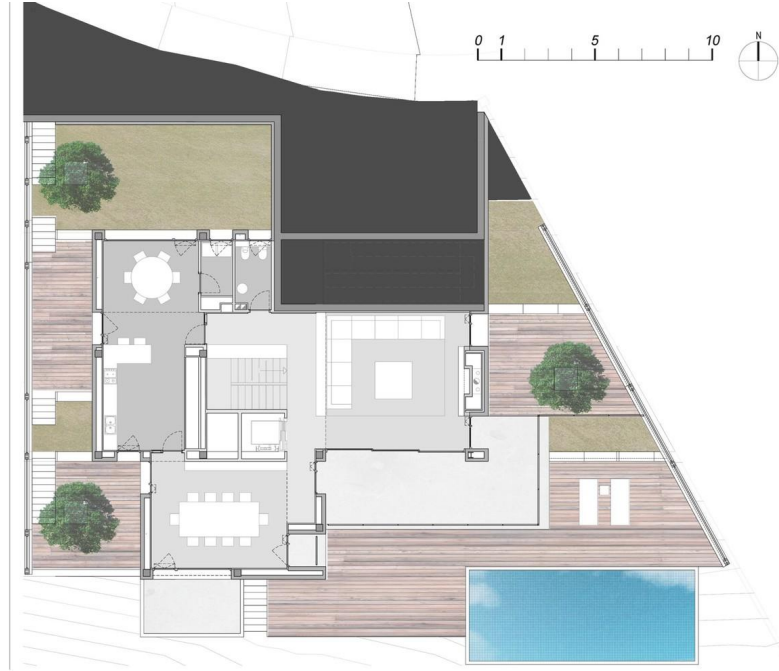

DO ALLELLA HOUSE - MASSIMO MIRTOLINI + IGNACIO SALVANS + JOSEP BORRAS
EL MAS COLL, BARCELONA, ESPAÑA