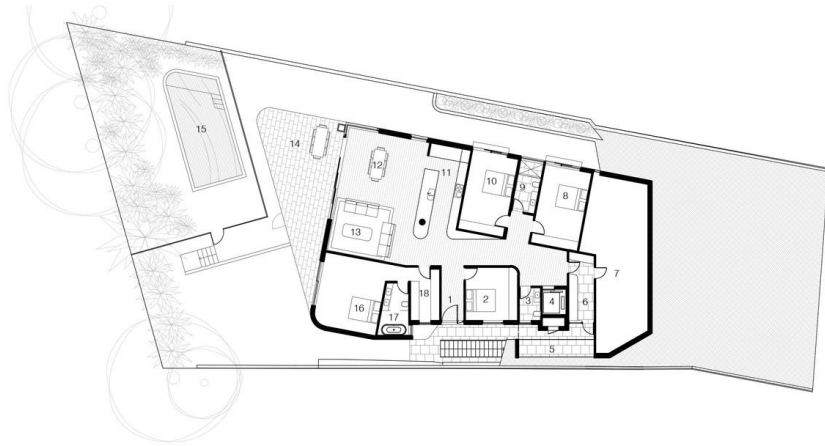

# PRESENTATION OF REFERENCES

GROUP 3

TRIPLEX APARTMENTS - LUIGI ROSSELLI  
BELLEVUE HILL, SYDNEY AUSTRALIA

BELLEVUE HILL - SYDNEY

AVERAGE MARKET PRICE

- HUMANIST ENTRY
- DECEIVING FACADE - REDUCES THE IMPACT OF RE-ZONING IN RESIDENTIAL AREAS
- BUILDING CODES: SLOPED SITE = STEPPING

- DESIGN TO COMPLEMENT CONTEXT/ VIEWS

0 2 5 10

level 1 plan [apt 1]

- |                 |               |                    |
|-----------------|---------------|--------------------|
| 1. apt 2 entry  | 8. bedroom 1  | 15. swimming pool  |
| 2. bedroom 3    | 9. bath 1     | 16. master bedroom |
| 3. powder room  | 10. bedroom 2 | 17. ensuite        |
| 4. lift         | 11. kitchen   | 18. W.I.R          |
| 5. garden store | 12. dining    |                    |
| 6. laundry      | 13. living    |                    |

0 2 5 10

level 4 plan [apt 1]

- |                     |                |
|---------------------|----------------|
| 1. pedestrian entry | 8. terrace     |
| 2. garden terrace   | 9. roof garden |
| 3. driveway entry   | 10. kitchen    |
| 4. terrace          | 11. store      |
| 5. apt 1 entry      | 12. lift       |
| 6. living           | 13. bath 1     |