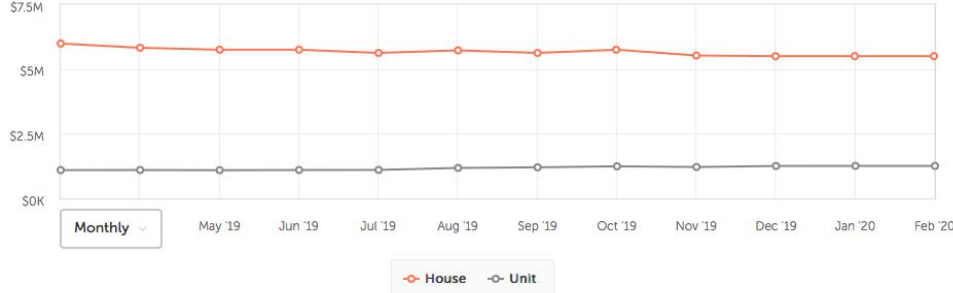

# PRESENTATION OF REFERENCES

GROUP 3

TRIPLEX APARTMENTS - LUIGI ROSSELLI  
BELLEVUE HILL, SYDNEY AUSTRALIA

BELLEVUE HILL - SYDNEY

AVERAGE MARKET PRICE

- HUMANIST ENTRY
- DECEIVING FACADE - REDUCES THE IMPACT OF RE-ZONING IN RESIDENTIAL AREAS
- BUILDING CODES: SLOPED SITE = STEPPING