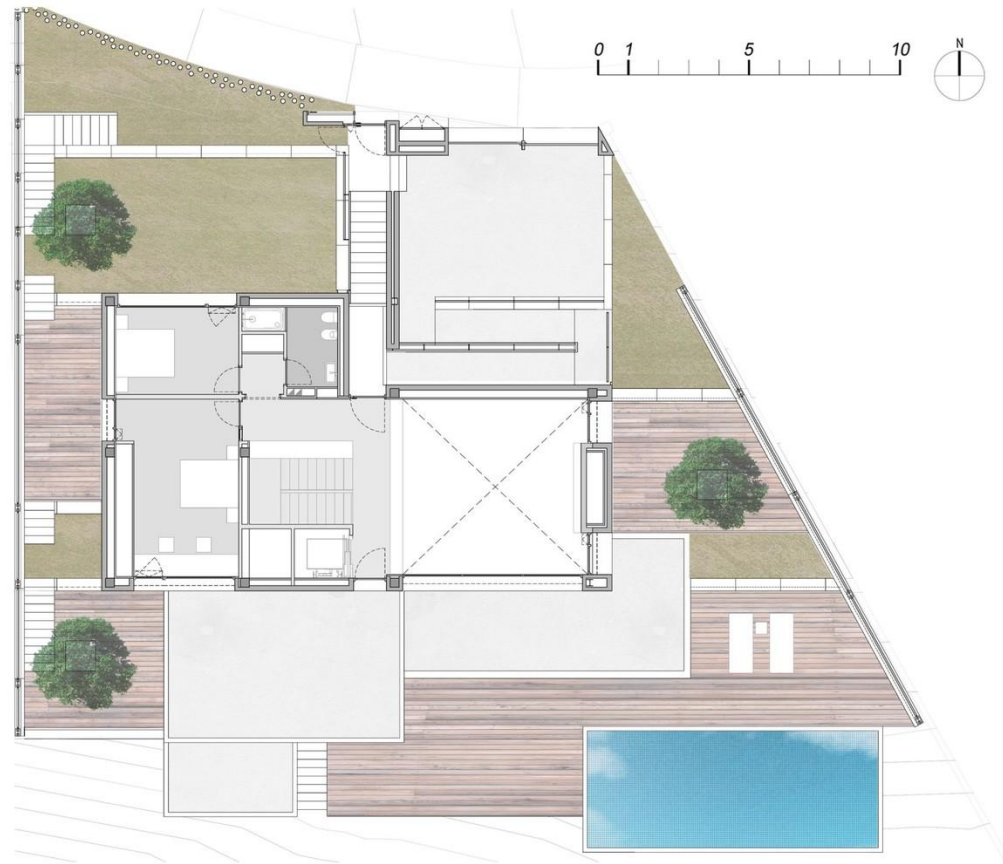

DO ALLELLA HOUSE - MASSIMO MIRTOLINI + IGNACIO SALVANS + JOSEP BORRAS
EL MAS COLL, BARCELONA, ESPAÑA

DO ALLELLA HOUSE - MASSIMO MIRTOLINI + IGNACIO SALVANS + JOSEP BORRAS

EL MAS COLL, BARCELONA, ESPAÑA